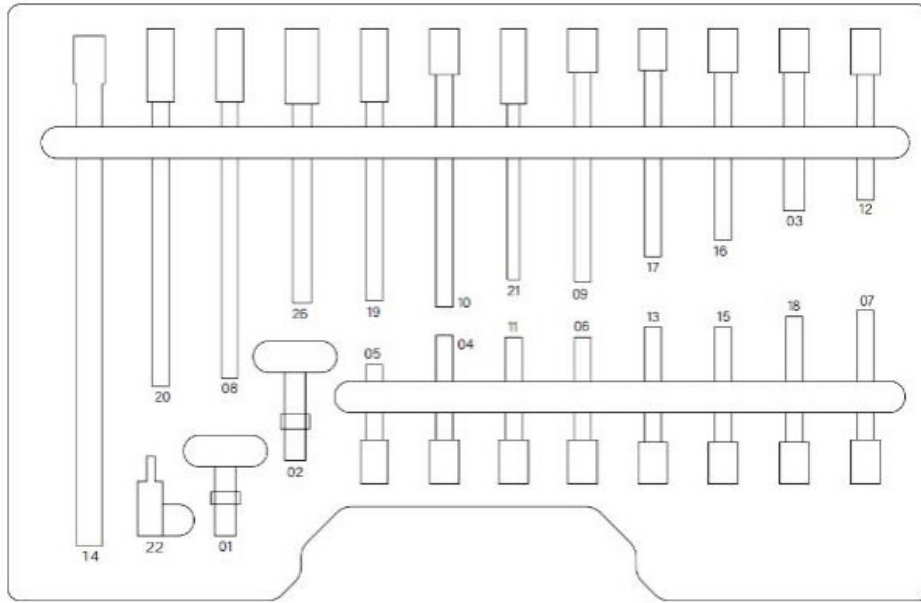

PARTS LIST

Part No.	Description	Thread length	Lower shaft length	Lower shaft Ext. Length
1	Glow Plug Adapter M12 x 1.25	12mm	8mm	-
2	Glow Plug Adapter M10 x 1.25	12mm	8mm	-
3	Glow Plug Adapter M12 x 1.25	11mm	41mm	-
4	Glow Plug Adapter M10 x 1.25	22.5mm	23.5mm	-
5	Glow Plug Adapter M10 x 1.25	18.5mm	10.5mm	-
6	Glow Plug Adapter M10 x 1.25	28mm	16mm	-
7	Glow Plug Adapter M10 x 1.25	23mm	9.5mm	-
8	Glow Plug Adapter M10 x 1.25	28mm	55mm	3mm
9	Glow Plug Adapter M10 x 1.25	26mm	59mm	-
10	Glow Plug Adapter M10 x 1.25	29mm	73mm	-
11	Glow Plug Adapter M10 x 1.25	15mm	27mm	-
12	Glow Plug Adapter M10 x 1.00	12mm	23mm	-
13	Glow Plug Adapter M10 x 1.00	12mm	31mm	-
15	Glow Plug Adapter M10 x 1.00	12mm	14mm	-
16	Glow Plug Adapter M10 x 1.00	10mm	59mm	-
17	Glow Plug Adapter M10 x 1.00	12mm	47mm	-
18	Glow Plug Adapter M10 x 1.00	12mm	42mm	-
19	Glow Plug Adapter M10 x 1.00	10mm	64mm	5mm
20	Glow Plug Adapter M10 x 1.00	12mm	57mm	5mm
21	Glow Plug Adapter M8 x 1.00	12mm	52mm	-
26	Glow Plug Adapter (No Thread)	No Thread	59mm	-
14G	Spark Plug Adapter M14 x 1.25	Hose Length: 250mm		
22H	38mm Adaptor with Knurled Grip	-	-	-