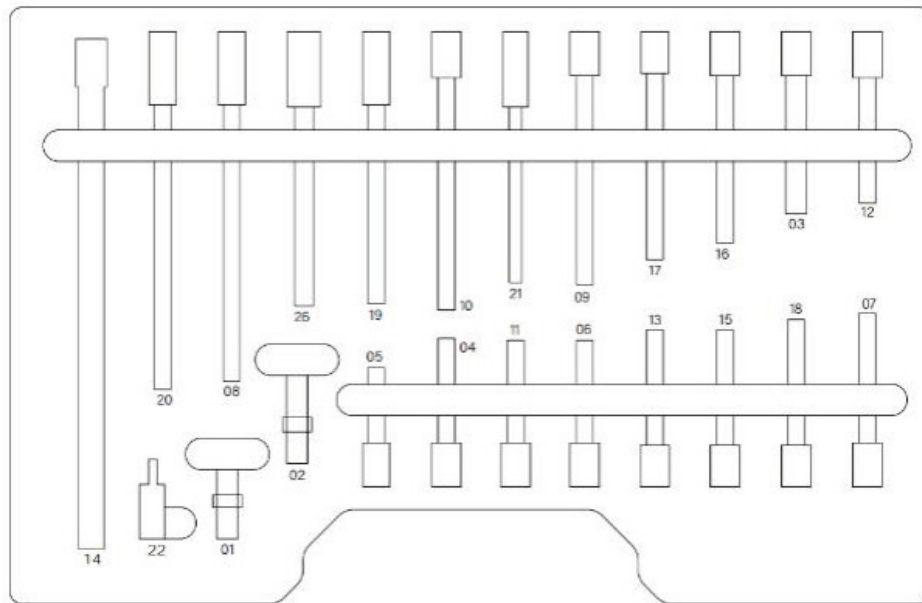

LISTE DES COMPOSANTS

Part No.	Description	Longueur du filetage	Longueur de l'axe inférieur	Axe inférieur Longueur ext.
1	Adaptateur de bougie de préchauffage M12 x 1.25	12mm	8mm	-
2	Adaptateur de bougie de préchauffage M10 x 1.25	12mm	8mm	-
3	Adaptateur de bougie de préchauffage M12 x 1.25	11mm	41mm	-
4	Adaptateur de bougie de préchauffage M10 x 1.25	22.5mm	23.5mm	-
5	Adaptateur de bougie de préchauffage M10 x 1.25	18.5mm	10.5mm	-
6	Adaptateur de bougie de préchauffage M10 x 1.25	28mm	16mm	-
7	Adaptateur de bougie de préchauffage M10 x 1.25	23mm	9.5mm	-
8	Adaptateur de bougie de préchauffage M10 x 1.25	28mm	55mm	3mm
9	Adaptateur de bougie de préchauffage M10 x 1.25	26mm	59mm	-
10	Adaptateur de bougie de préchauffage M10 x 1.25	29mm	73mm	-
11	Adaptateur de bougie de préchauffage M10 x 1.25	15mm	27mm	-
12	Adaptateur de bougie de préchauffage M10 x 1.00	12mm	23mm	-
13	Adaptateur de bougie de préchauffage M10 x 1.00	12mm	31mm	-
15	Adaptateur de bougie de préchauffage M10 x 1.00	12mm	14mm	-
16	Adaptateur de bougie de préchauffage M10 x 1.00	10mm	59mm	-
17	Adaptateur de bougie de préchauffage M10 x 1.00	12mm	47mm	-
18	Adaptateur de bougie de préchauffage M10 x 1.00	12mm	42mm	-
19	Adaptateur de bougie de préchauffage M10 x 1.00	10mm	64mm	5mm
20	Adaptateur de bougie de préchauffage M10 x 1.00	12mm	57mm	5mm
21	Adaptateur de bougie de préchauffage M8 x 1.00	12mm	52mm	-
26	Adaptateur de bougie de préchauffage (sans filetage)	No Thread	59mm	-
14G	Adaptateur de bougie d'allumage M14 x 1,25	Hose Length: 250mm		
22H	Adaptateur 38mm avec poignée moletée	-	-	-